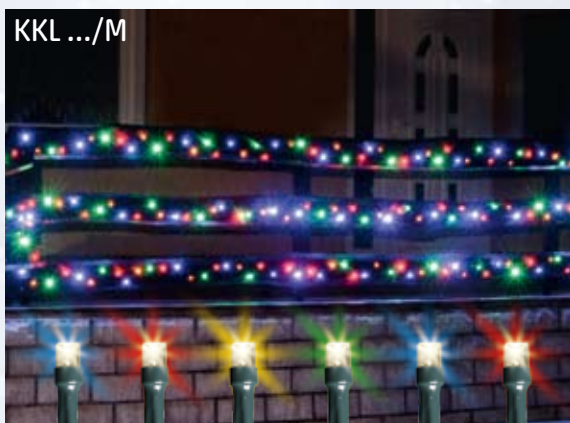

KKL series

KÜL- ÉS BELTÉRI

LED

LED-ES FÉNYFÜZÉR

- állófényű
- tápellátás: kültéri IP44-es hálózati adapter

- 100 db LED
- **KKL 100/M** - színes
- **KKL 100/WW** - melegfehér
- **KKL 100/WH** - hidegfehér

100 LEDs **7** meters

- 200 db LED
- **KKL 200/M** - színes
- **KKL 200/WW** - melegfehér
- **KKL 200/WH** - hidegfehér

200 LEDs **14** meters

- 500 db LED
- **KKL 500/M** - színes
- **KKL 500/WW** - melegfehér
- **KKL 500/WH** - hidegfehér

500 LEDs **35** meters

NEW

- 1000 db LED
- **KKL 1000/WW** - melegfehér
- **KKL 1000/WH** - hidegfehér

1000 LEDs **70** meters