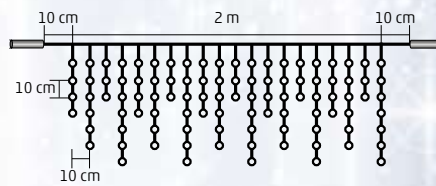

SOROLHATÓ LED-ES FÉNYFÜGGÖNY

- tápellátás: 230 V~
- Használatához KTH 2 vagy KTH 5 szükséges! (nem tartozék)

KTF 100/WW - 100 db melegfehér LED
KTF 100/WH - 100 db hidegfehér LED