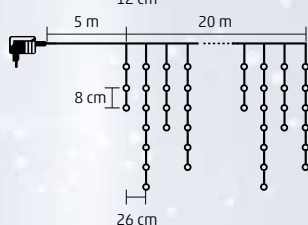

KAF 400L 20M

- 400 db hidegfehér LED

400 LEDs	20 meters