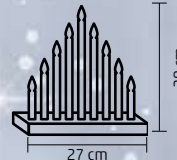

KAD 01 KAD 03

BELTÉRI

BULB

GYERTYAPIRAMIS

- 7 db melegfehér csavaros izzó
- 1,5 m vezeték kapcsolóval
- tápellátás: 230 V~
- póttípus: L 7D

7 BULBs **30** cm

KAD 01 - lakkozott fa ablakív
KAD 03 - fehér festett fa ablakív

KAL 01

BELTÉRI

LED

LED-ES GYERTYAPIRAMIS

- 7 db melegfehér állófényű LED
- anyagában színezett piros műanyag
- 10 cm magas gyertyák
- tápellátás: 2 x 1,5 V (AA) elem (nem tartozék)

7 LEDs **27** cm

BATTERY OPERATED

KAD 07 KAD 07/RD

BELTÉRI

BULB

GYERTYAPIRAMIS

- 7 db piros gyertyaláng izzó
- 1,5 m vezeték kapcsolóval
- tápellátás: 230 V~
- póttípus: L 2040C/E10

7 BULBs **33** cm

KAD 07 - lakkozott fa ablakív
KAD 07/RD - piros fa ablakív

KAD 09/GD, 09/RD

BELTÉRI

LED

LED-ES GYERTYAPIRAMIS IDŐZÍTŐVEL

- 9 db melegfehér állófényű LED
- háromállású tolókapcsoló: ki, időzítés, be
- 6 / 18 óra ismétlődő időzítés
- tápellátás: 4 x 1,5 V (AA) elem (nem tartozék)

9 LEDs **29** cm

8h ON
AUTO
18h OFF
BATTERY OPERATED

KAD 09/GD - arany színű lakkozás
KAD 09/RD - piros színű lakkozás

KAD 02

BELTÉRI

BULB

GYERTYAÍV

- 7 db melegfehér csavaros izzó
- lakkozott fa ablakív
- 1,5 m vezeték kapcsolóval
- tápellátás: 230 V~
- póttípus: L 7D

7 BULBs **30** cm