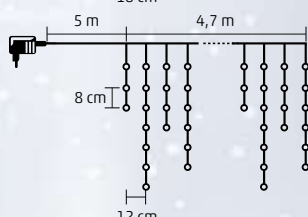

KAF 200L

- 200 db hidegfehér LED

200 LEDs	4,7 meters