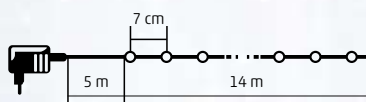

**100** LEDs **7** meters

- 200 db LED
- LED 208/M** - színes
- LED 208/WW** - melegfehér
- LED 208/WH** - hidegfehér
- LED 208/RD** - piros

**200** LEDs **14** meters