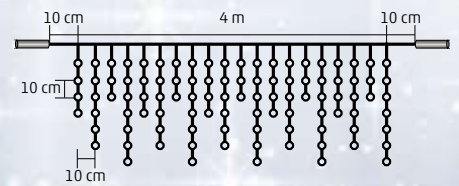

**KTF 200/WW** - 200 db melegfehér LED  
**KTF 200/WH** - 200 db hidegfehér LED

**200** LEDs **4** meters