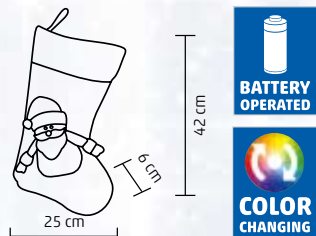

MIKULÁSCSIZMA, SZÍNVÁLTÓ LED-DEL

- fehér
- pamut hatású puha felület
- 2 db LED
- tápellátás: 3 x 1,5 V (AA) elem (nem tartozék)